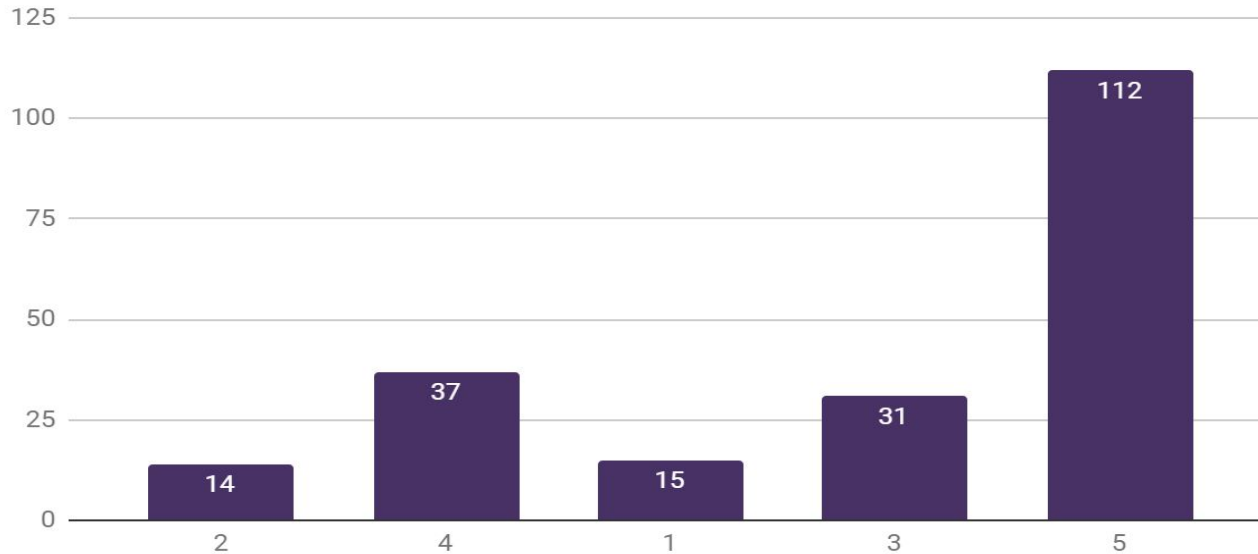

Please rank the following five items according to how necessary you feel they are in the future Parkdale Community Hub:

Culturally Inclusive Design

209 Responses