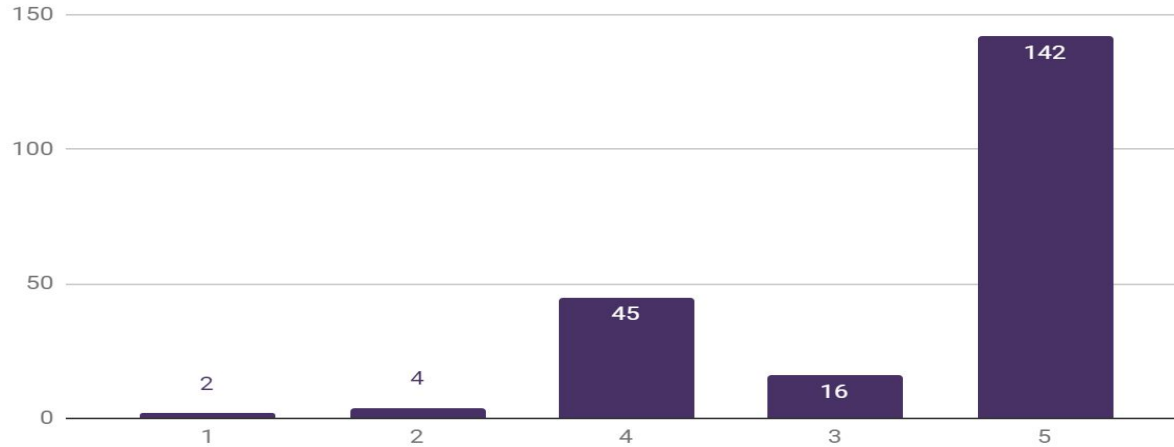

209 Responses

Accessible Design (Meeting AODA Standards)

209 Responses

Environmentally Sustainable Design

209 Responses

Visibility of Indigenous History and Culture

209 Responses

Preservation of Historic Buildings