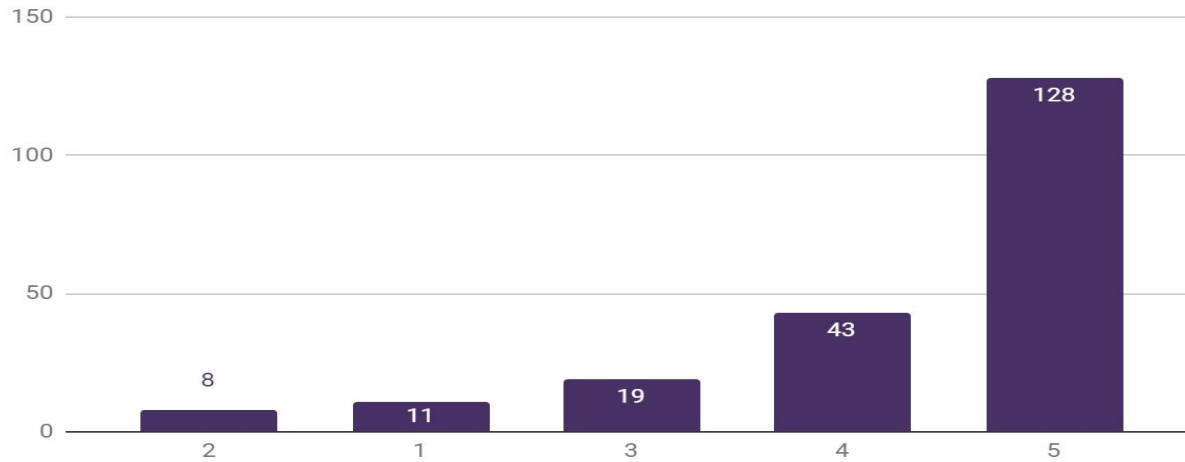

Preservation of Historic Buildings

209 Responses