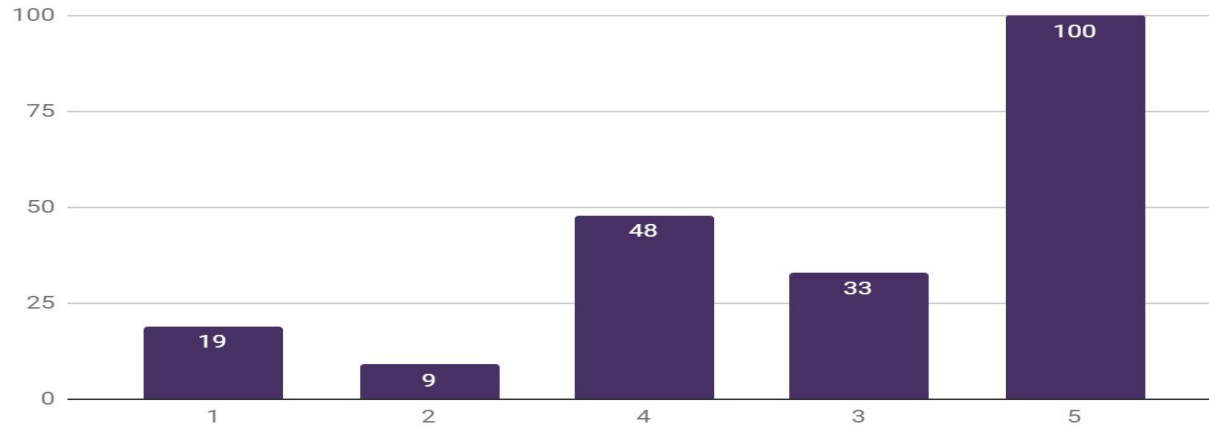

209 Responses

Accessible Design (Meeting AODA Standards)

209 Responses

Environmentally Sustainable Design

209 Responses

Visibility of Indigenous History and Culture

209 Responses

Preservation of Historic Buildings