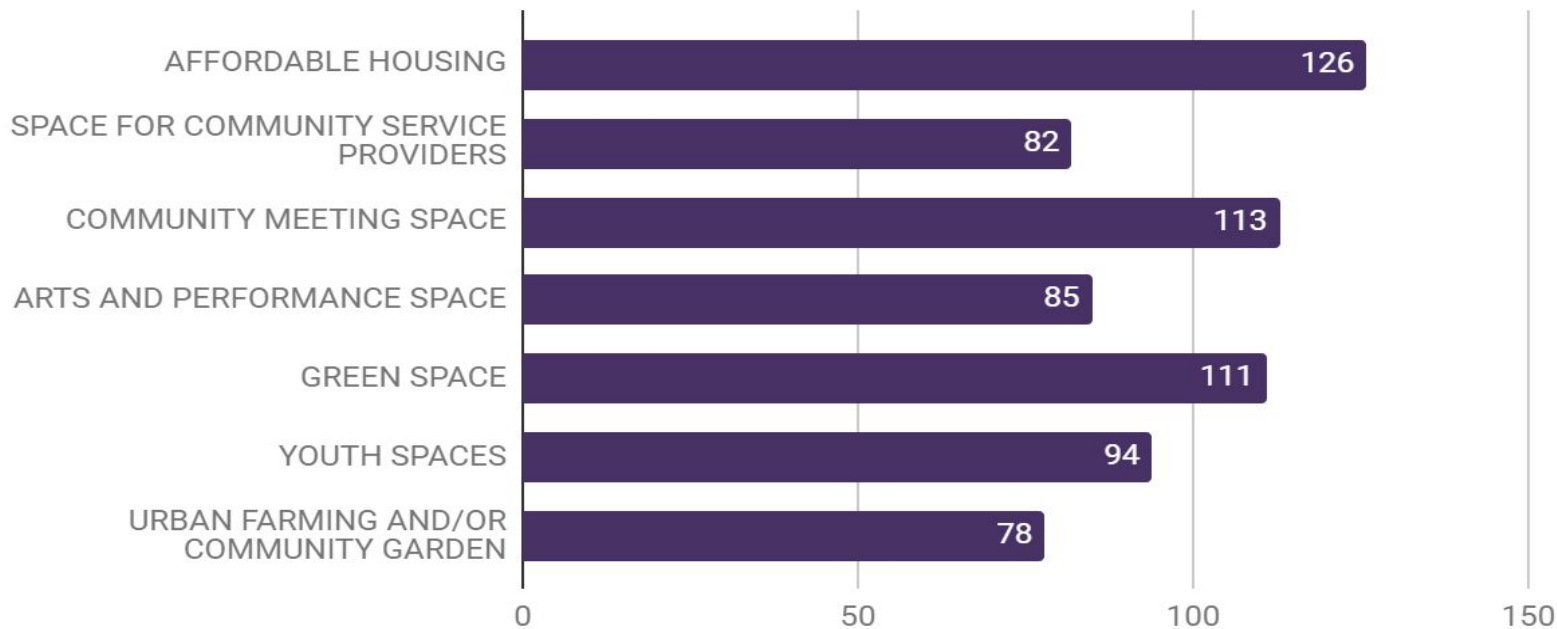

Please select your TOP FIVE (5) items from the below list that you feel are necessary in the future Parkdale Hub:

Most Selected: Necessary Services and Spaces for Parkdale Hub

209 Responses