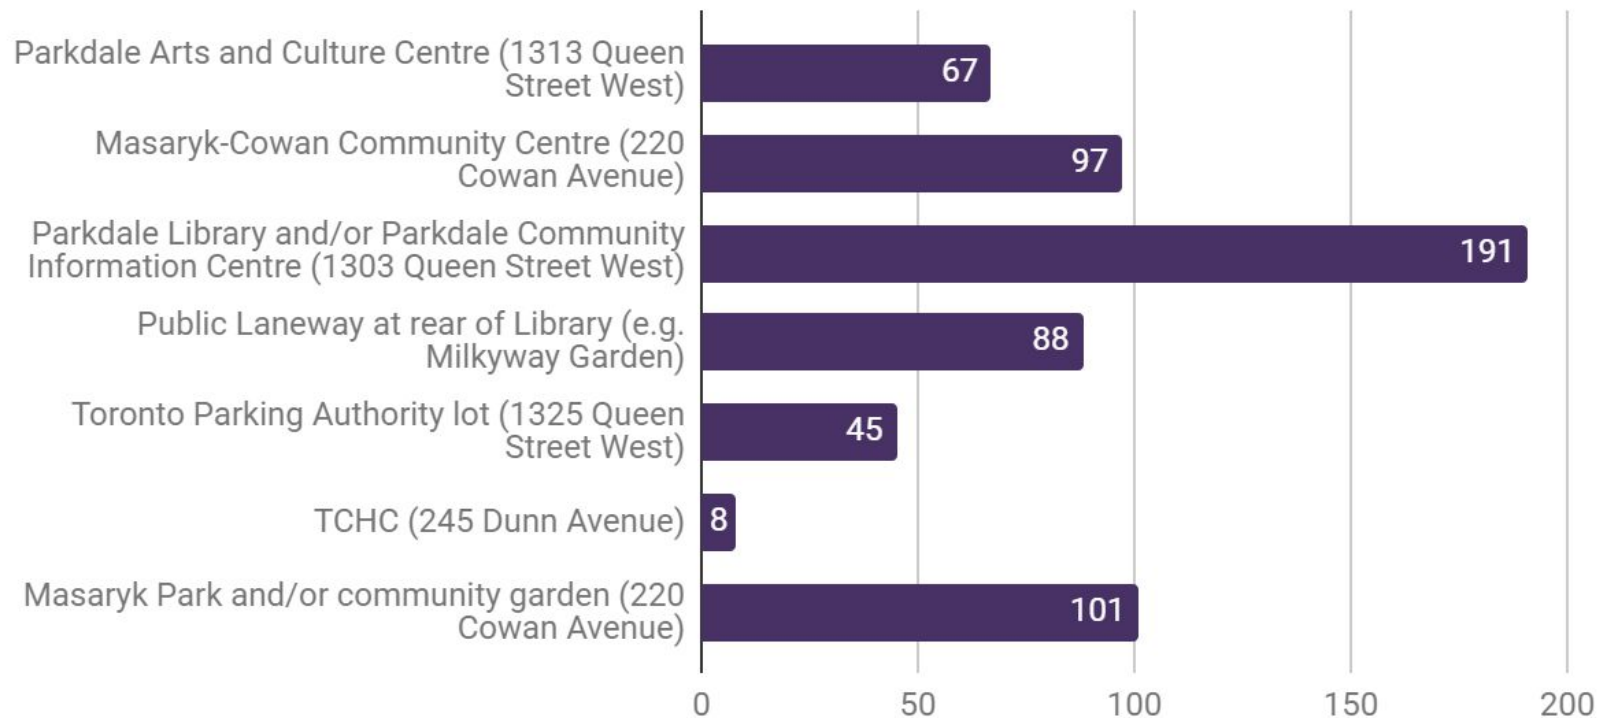

Are you a user of any of the current City properties in the study area?

200 Responses