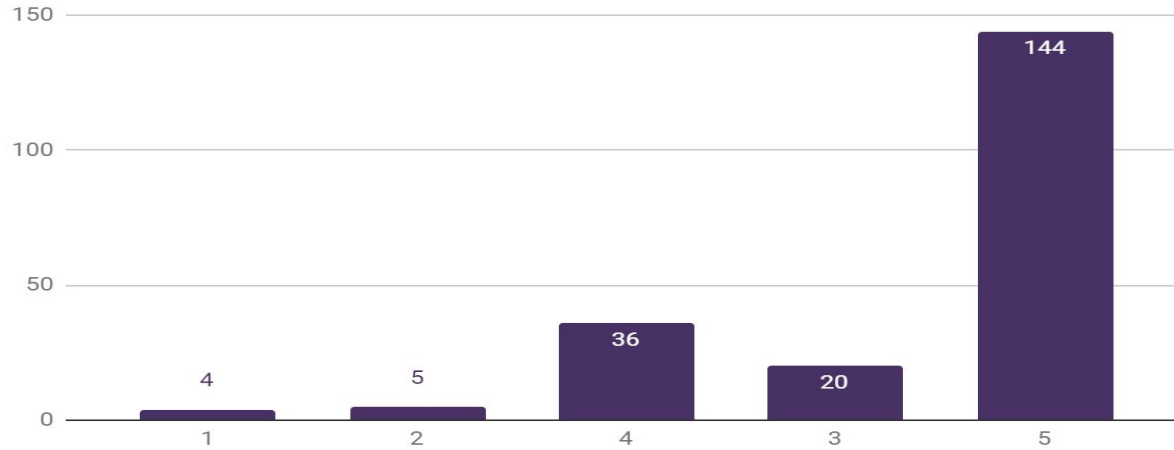

Accessible Design (Meeting AODA Standards)

209 Responses