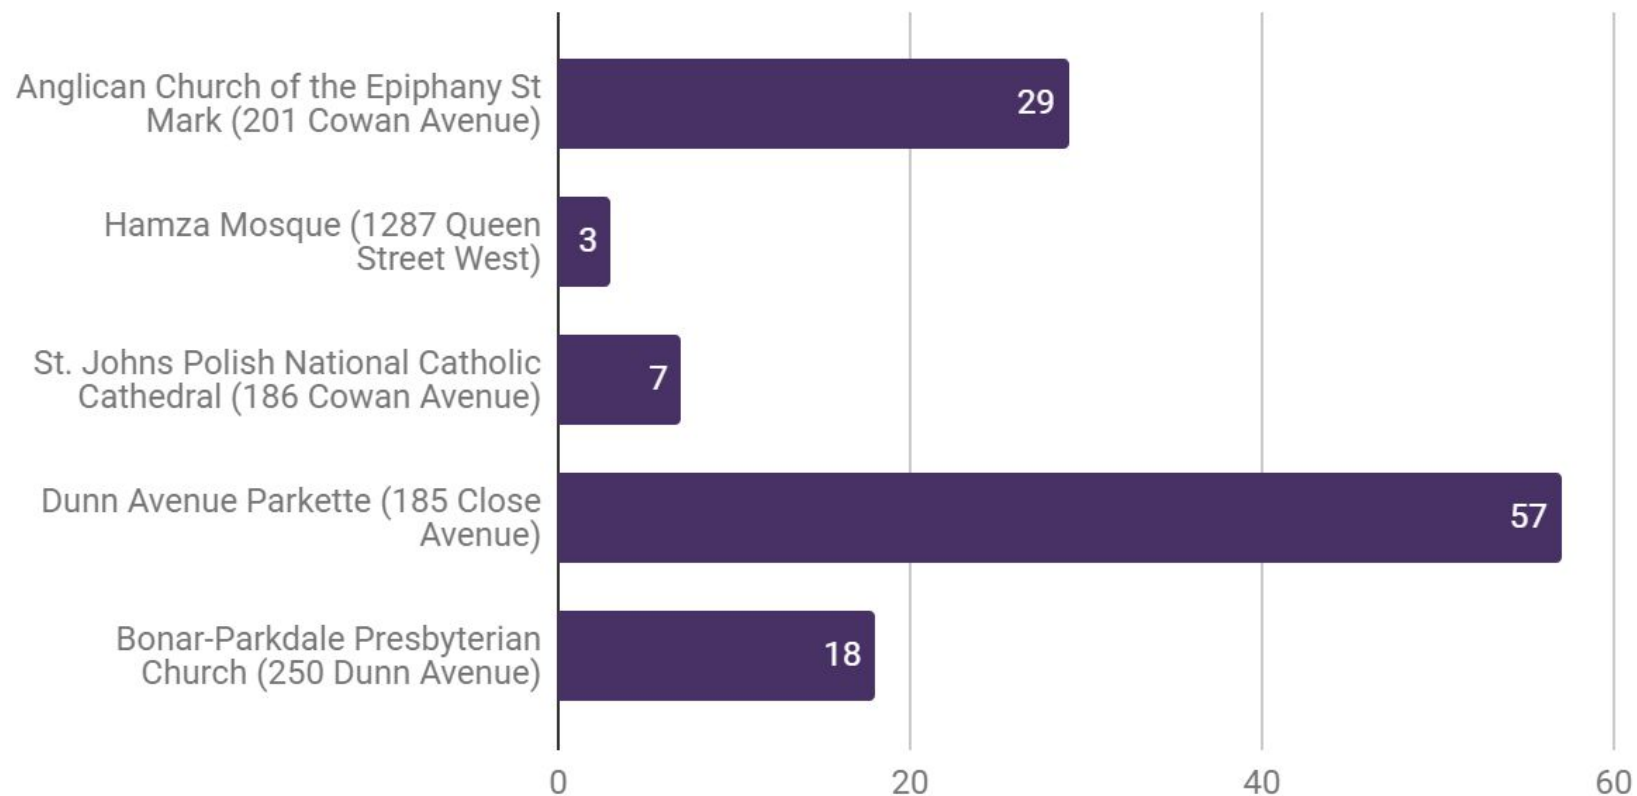

Are you a user of a site ADJACENT to the proposed site?

95 Responses